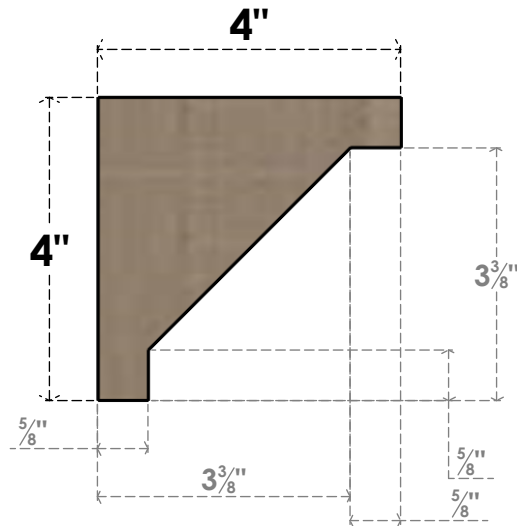

ITEM NUMBER: CORU02X04X04BURRCPR

2"W X 4"D X 4"H SERIES 1 CLASSIC BURLINGTON ROUGH CEDAR
TIMBERTHANE FAUX WOOD CORBEL, PRIMED

SIDE PROFILE

FRONT PROFILE

ISOMETRIC

EKENA MILLWORK
2300 WEST MAIN ST.
CLARKSVILLE, TX 75426
TOLL FREE: 866-607-0453
WWW.EKENAMILLWORK.COM

NOTES

1. INSTALLATION TO BE COMPLETED IN ACCORDANCE WITH MANUFACTURER'S SPECIFICATIONS.
2. DRAWING MAY NOT BE TO SCALE
3. THIS DRAWING IS INTENDED FOR DESIGN AND PLANNING PURPOSES ONLY.
4. ALL INFORMATION CONTAINED HEREIN WAS CURRENT AT THE TIME OF DEVELOPMENT BUT MUST BE REVIEWED AND APPROVED BY THE PRODUCT MANUFACTURER TO BE CONSIDERED ACCURATE.
5. TIMBERTHANE ARCHITECTURAL PRODUCTS ARE MADE FROM HIGH DENSITY URETHANE AND COME FACTORY PRIMED