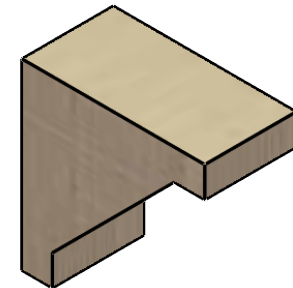

ITEM NUMBER: CORU02X04X04BURRCPR

2"W X 4"D X 4"H SERIES 1 CLASSIC BURLINGTON ROUGH CEDAR
TIMBERTHANE FAUX WOOD CORBEL, PRIMED

SIDE PROFILE

FRONT PROFILE

ISOMETRIC

EKENA MILLWORK
2300 WEST MAIN ST.
CLARKSVILLE, TX 75426
TOLL FREE: 866-607-0453
WWW.EKENAMILLWORK.COM