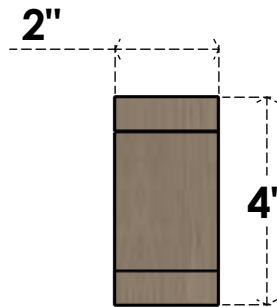

ITEM NUMBER: CORU02X04X04BURRCPR

2"W X 4"D X 4"H SERIES 1 CLASSIC BURLINGTON ROUGH CEDAR
TIMBERTHANE FAUX WOOD CORBEL, PRIMED

SIDE PROFILE

FRONT PROFILE

ISOMETRIC

EKENA MILLWORK
2300 WEST MAIN ST.
CLARKSVILLE, TX 75426
TOLL FREE: 866-607-0453
WWW.EKENAMILLWORK.COM

NOTES

1. INSTALLATION TO BE COMPLETED IN ACCORDANCE WITH MANUFACTURER'S SPECIFICATIONS.
2. DRAWING MAY NOT BE TO SCALE
3. THIS DRAWING IS INTENDED FOR DESIGN AND PLANNING PURPOSES ONLY.
4. ALL INFORMATION CONTAINED HEREIN WAS CURRENT AT THE TIME OF DEVELOPMENT BUT MUST BE REVIEWED AND APPROVED BY THE PRODUCT MANUFACTURER TO BE CONSIDERED ACCURATE.
5. TIMBERTHANE ARCHITECTURAL PRODUCTS ARE MADE FROM HIGH DENSITY URETHANE AND COME FACTORY PRIMED